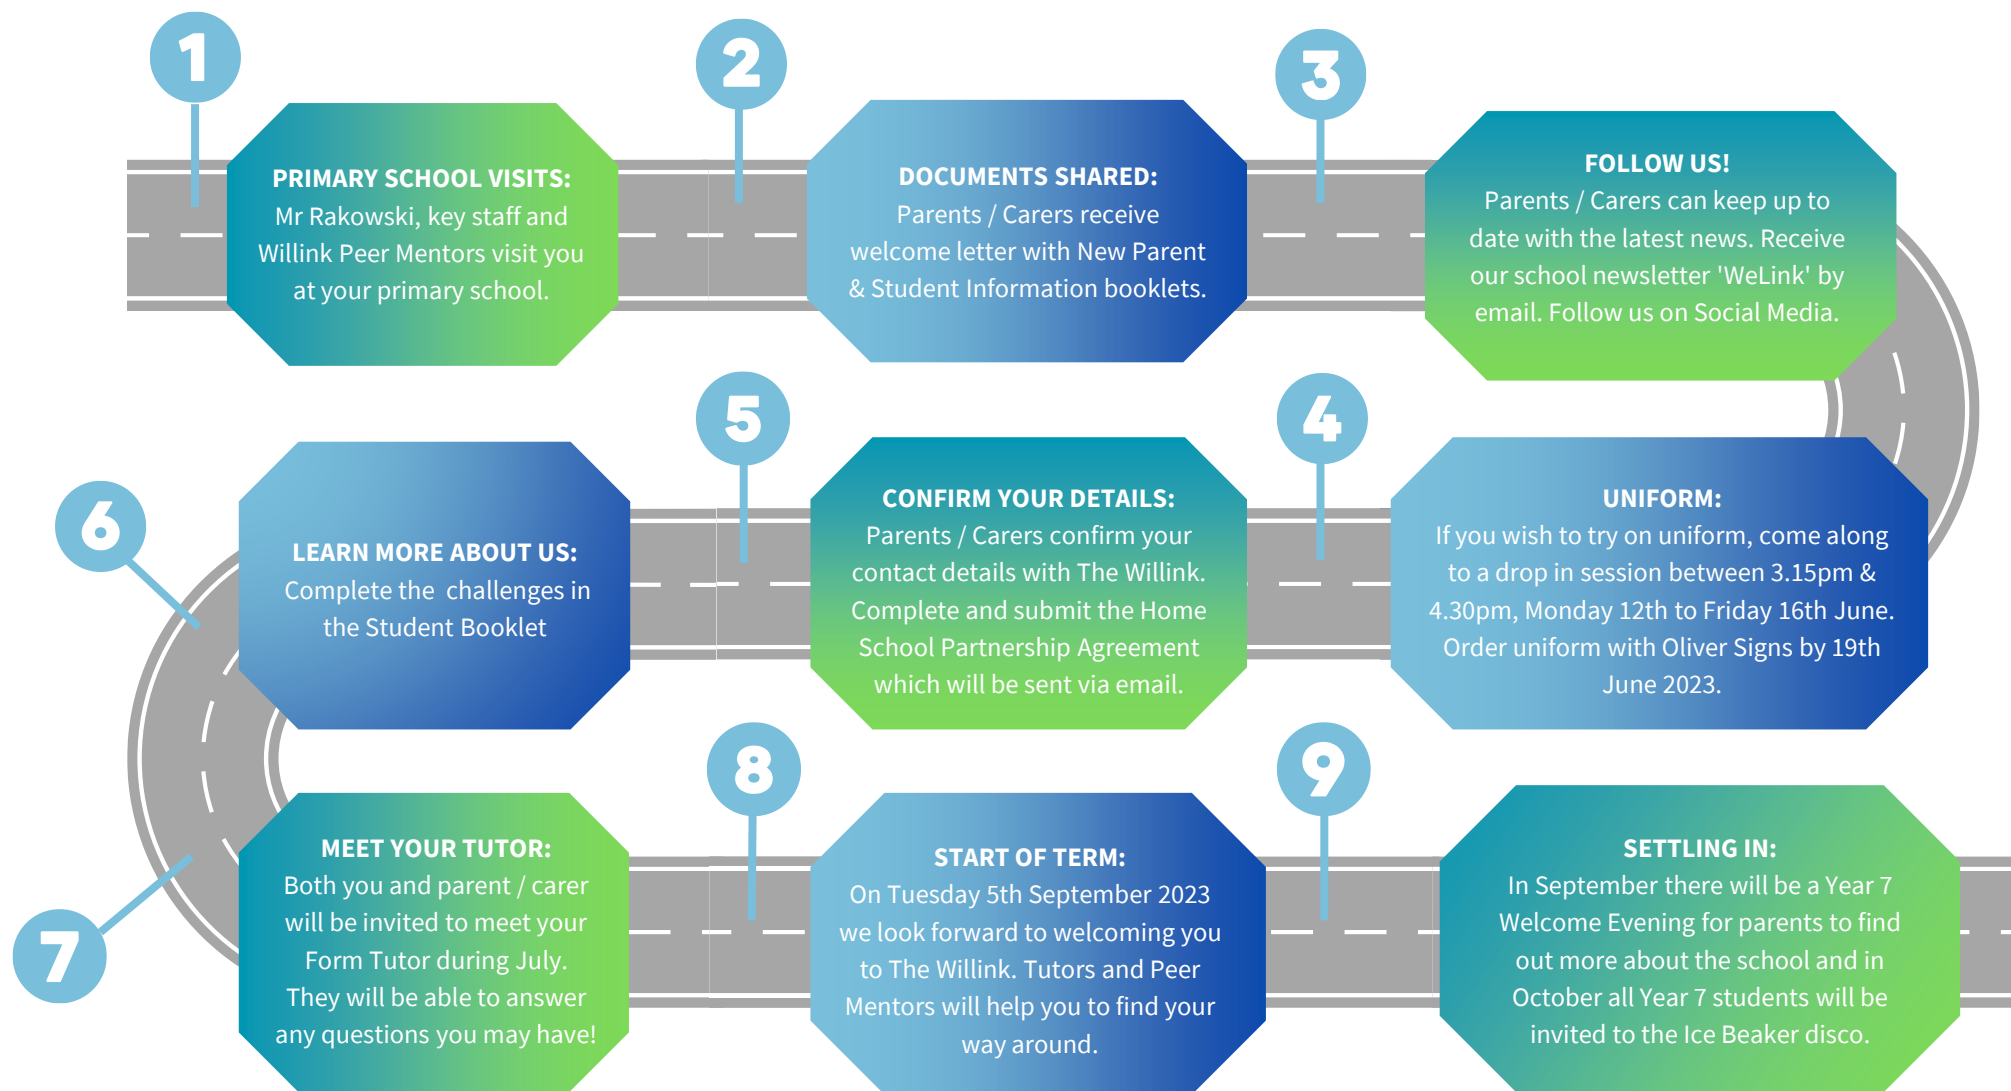

# Route to The Willink

Here is a summary of your journey to joining The Willink :

Everyone will have different questions, which we are more than happy to answer. The Form Tutor will be able to answer most questions when you meet in July. Please email: [transition@willink.w-berks.sch.uk](mailto:transition@willink.w-berks.sch.uk)

**The Willink**  
Village School, Global Outlook

Keep an eye on the 'Year 6 /7 Transition' pages on our website for the latest information:  
[www.willinkschool.org](http://www.willinkschool.org)